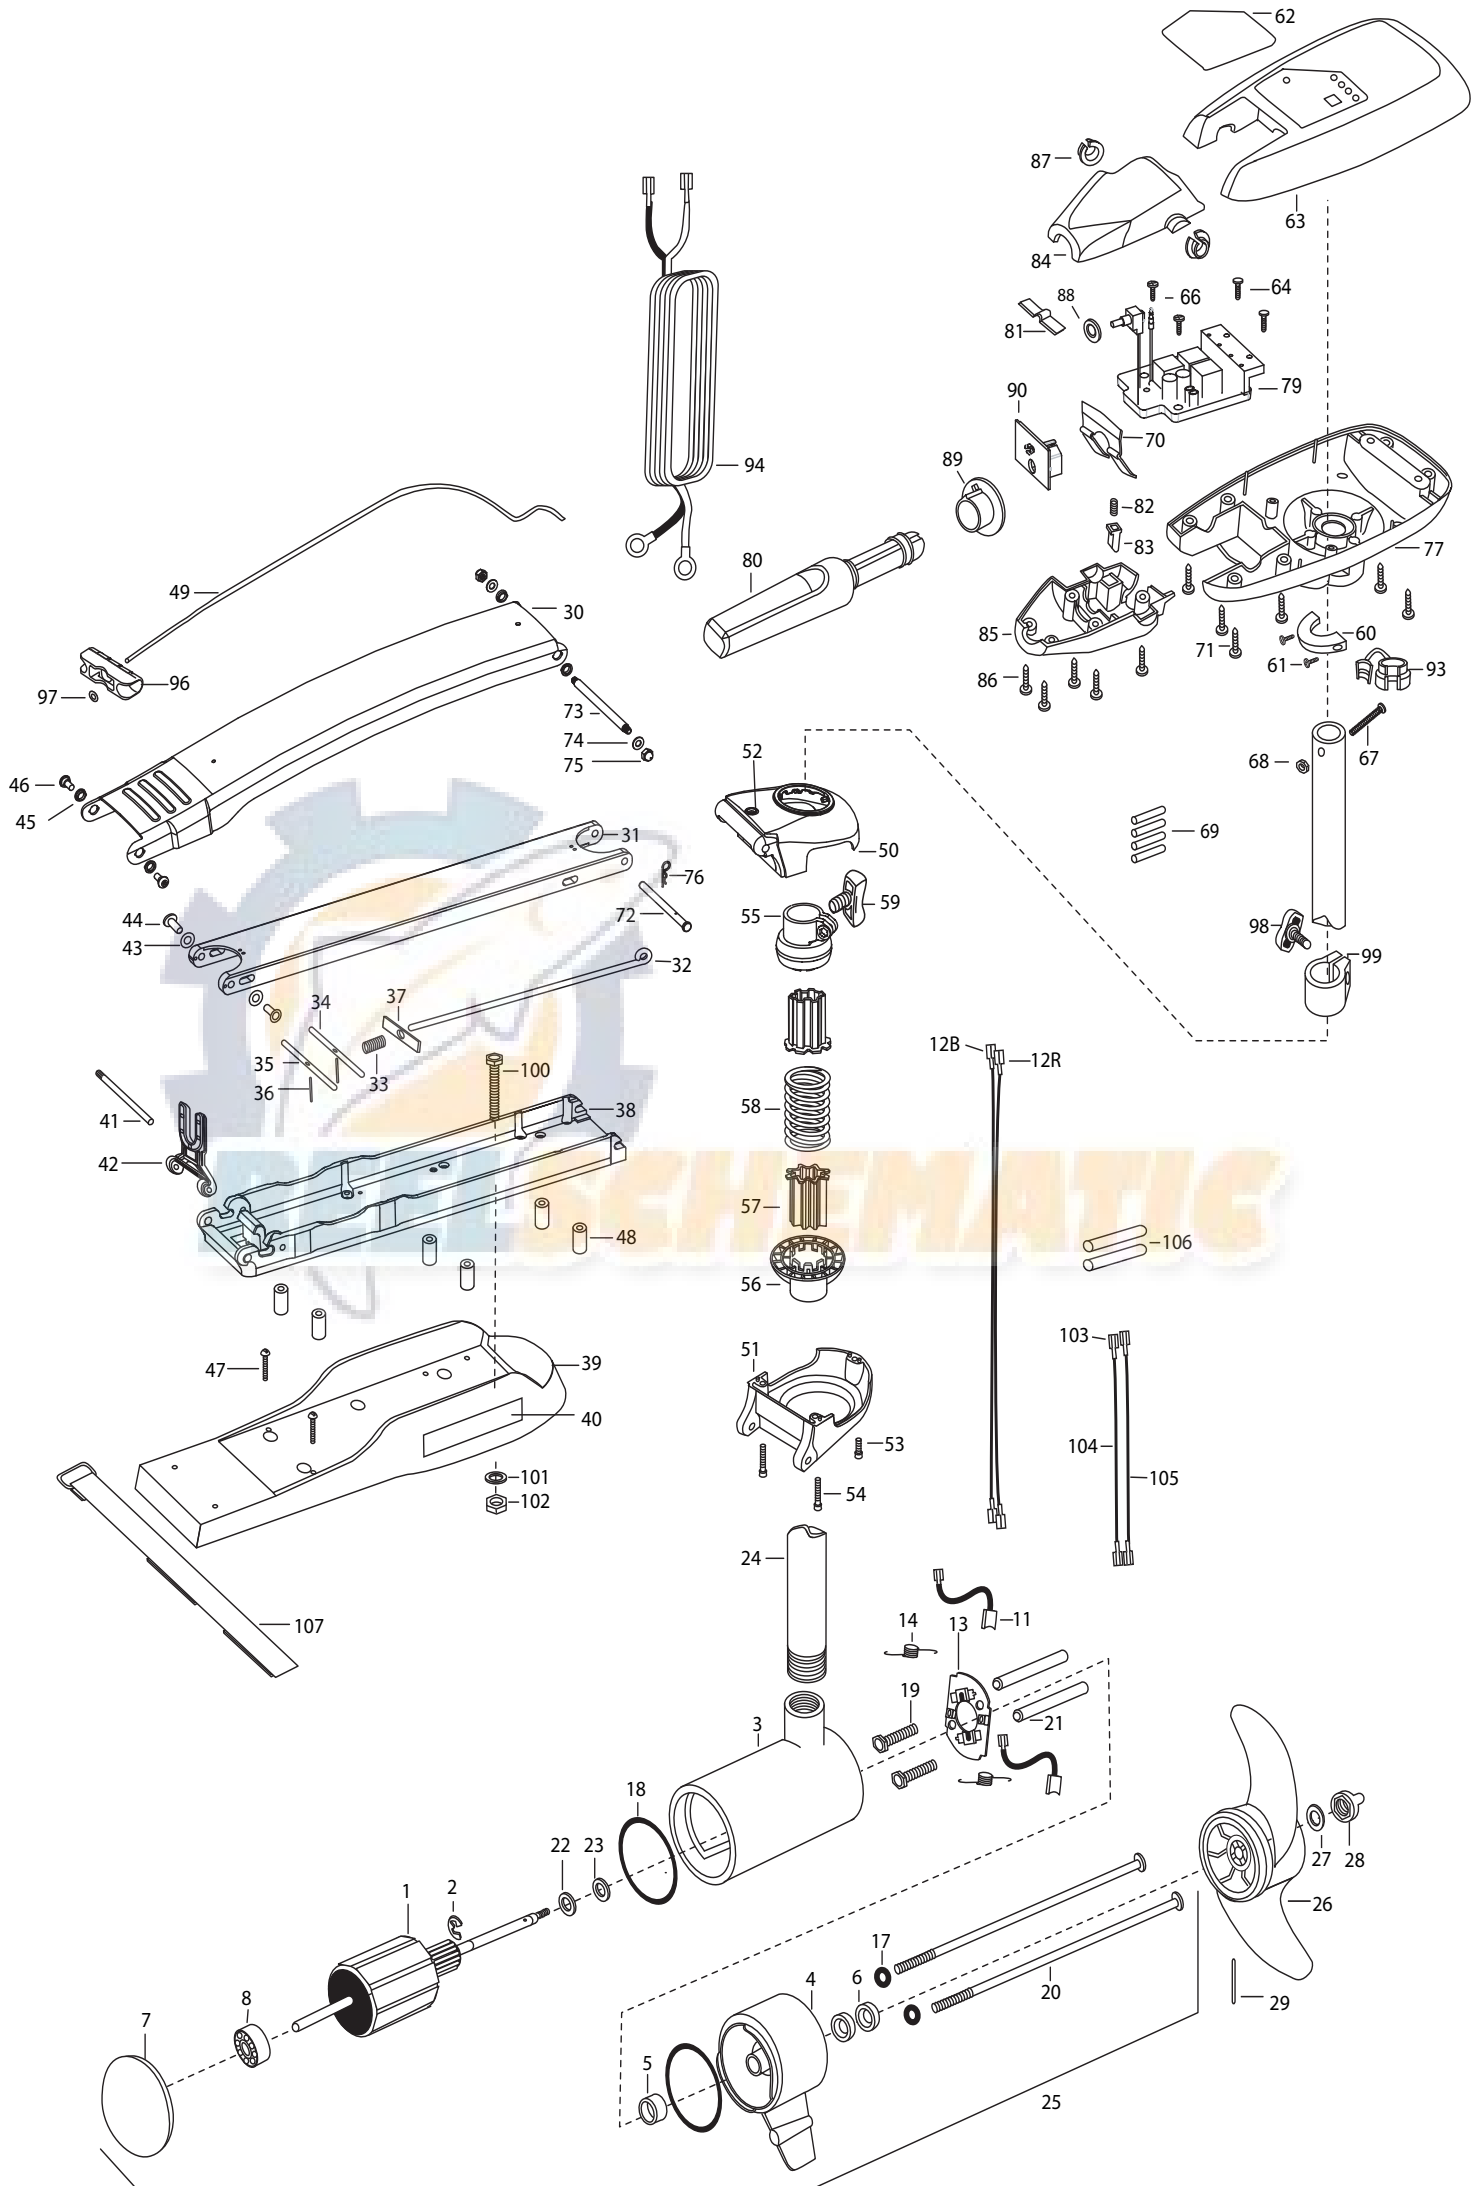

RT 80 SM (with BowGuard 360)
80 LBS THRUST
24 VOLT 56 AMPS
52" or 62" SHAFT

for use with "AH" serial numbers
3-year warranty from the date of purchase

1	2-100-214	ARMATURE ASSEMBLY 24V 4.0 74#	36	2152610	SPRING- PIN LOCKBAR [2.EA]	73	2262604	PIN - BWGRD UPPER THREADED SS
2	788-040	RETAINING RING	37	2262703	SPRING STOP MAXXUM	74	2261722	WASHER- FLAT 5.16-18 SS [2.EA]
3	2-200-397	CENTER HOUSING ASSEMBLY 4.0 MAGNE	38	2993982	BOWPLATE/INSERT LONG, SW- 62"	75	2223100	NUT- TENSION 5/16 [2.EA]
4	2-300-340	BRUSH END HOUSING ASSEMBLY 4.0 SW		2993983	BOWPLATE/INSERT STD, SW- 52"	76	2260806	CLIP- HAIR SPRING
5	144-017	BEARING- FLANGE	39	2263915	MOTOR REST LONG-MAXXUM WHITE - 62"	77	2062596	CONTROL BOX- SW WHT
6	880-025	SEAL [2.EA]		2263914	MOTOR REST STD- MAXXUM WHITE - 52"	79	2184003	CONTROL BOARD ASSEMBLY 24/36V
7	421-360	PLAIN END HOUSING ASSEMBLY 4.0	40	2065676	DECAL- MOTOR REST RT W [2.EA]	80	2990915	HANDLE ASSEMBLY W/O U- JOINT
8	140-010	BALL BEARING	41	2260505	PIN- HINGE (HEADLESS) SS	81	2302742	SPRING- DETENT (OFF) SS
9	990-045	THRUST SPACER	42	2293811	YOKE- MAX MOUNT- POLYPROPYLENE	82	2302745	SPRING- RELEASE BUTTON SS
10	992-010	SPRING WASHER [2.EA]	43	2261708	WASHER- 3/8 X 1/2 X .010 SS [2.EA]	83	2303720	RELEASE BUTTON- HANDLE
11	186-094	BRUSH 4" W/TERMINAL [2.EA]	44	2267318	BEARING- NYLINER [2.EA]	84	2060411	HANDLE TOP HALF- MAXIMIZE
12B	640-017	BRUSH WIRE 10 AWG- BLACK 61	45	2293501	BUSHING- STAINLESS STEEL [4.EA]	85	2060415	HANDLE LOWER HALF
12R	640-121	BRUSH WIRE 10 AWG- RED 62.5	46	2263500	BOLT- SHOULDER (MAXXUM) [2.EA]	86	2303412	SCREW - 6-20 X 5/8 SELF TAP [5.EA]
13	738-004	BRUSH PLATE- 4" TERMINAL	47	2263434	SCREW- #8-18X1 PPH SS [2.EA] --52"	87	2060005	BEARING- HANDLE PIVOT [2.EA]
14	975-041	SPRING- TORSION [2.EA]	48	2261505	SPACER- MOTOR REST [6.EA] --52"	89	2992852	ACTUATOR- CAM
17	701-009	O-RING- THRU BOLT [2.EA]	49	2251601	ROPE- 40", MAXXUM MOUNT	90	2184020	POT ADAPTER
18	701-043	O-RING [2.EA]	■	2994833	BAG ASSEMBLY, MAX STABILIZER KIT - 62"	93	2052900	STRAIN RELIEF- C.CORD/C
19	830-027	SCREW- SELF-THREAD 10-32 X 2 [2.EA]	■	2991764	BOWGUARD ASSEMBLY SW WHT HCT	94	2090650	LEADWIRE- 10 GA (RINGS)
20	830-094	THRU BOLT- 12-24 X 10.31 [2.EA]	50	2772318	BRACKET BASE TOP/EYELET ASSMBLY WHT	96	2150400	PULL- GRIP
21	973-025	SPACER- BRUSH PLATE [2.EA]	51	2991772	BRACKET BOTTOM/BEARING ASSMBLY WHT	97	2151700	WASHER- EYE SHAFT (.562 OD)
22	990-051	WASHER- STEEL THRUST	52	2772352	EYELET KIT-ROPE	98	2011366	SCREW- COLLAR/NEW KNOB SS
23	990-052	WASHER- NYLATRON	53	2263422	SCREW 5/16-18 X 1" SHCS SS	99	2031520	COLLAR- DEPTH (W/O INSERT)
24	2032085	TUBE- COMPOSITE - WHT - 62"	54	2263424	SCREW 5/16-18 X 2-1/2" SHCS SS [2.EA]	■	2994832	BAG ASSEMBLY- MAX- 62"
	2032034	TUBE- COMPOSITE- WHT - 52"	■	2884701	SLEEVE/INSERT KIT	■	2994830	BAG ASSEMBLY- MAXXUM
25	2316224	MOTOR ASSEMBLY 24V 4 VARS SW 74W	55	2261525	SPRING- SLEEVE, UPPER	*100	2263431	SCREW- 1/4-20 X 3.5 PPH [6.EA]
■	1378132	PROPELLER KIT	56	2261535	SPRING- SLEEVE, LOWER	*101	2261713	WASHER- 1/4 FLAT SS [6.EA]
26	2331160	PROPELLER- W/WEDGE 2	57	2264702	INSERT- TUBE (2 PER) B.MNT	*102	2263103	NUT- 1/4-20 NYLOCK JAM SS [6.EA]
27	2091701	WASHER (LARGE)	58	2262705	SPRING- BOWGUARD, SS	103	2030710	CONNECTOR BUTT- 62" [2.EA]
28	2198401	ANODE-ZINC 4.0 LWR UNIT	59	2011366	SCREW- COLLAR/NEW KNOB SS	104	2030317	WIRE EXTENSION- 18" RED - 62"
29	2262658	PIN- DRIVE SS	60	2061517	COLLAR- CTRL BOX SW WHITE	105	2030316	WIRE EXTENSION- 18" BLACK - 62"
■	2771844	MOUNT, BOW ASMB, SW LONG - 62" W/BG	61	2263434	SCREW- #8X1" PPH TYPE 25 SS	106	2305401	SHRINK TUBE- .374 X 1 1/2"-62" [2 EA]
	2771843	MOUNT, BOW ASMB, SW STD - 52" W/BG	62	2095684	DECAL- COVER RT80/B/HC	107	2994841	STABILIZER KIT
30	2264249	ARM UPPER- SW LNG WHT - 62"	63	2300219	COVER- CONTROL BOX RIPTIDE WHITE			
	2264244	ARM UPPER- SW STD WHT- 52"	64	2223430	SCREW- #8-18 X 7/8 SS [2.EA]			
31	2994320	ARM- LOWER ASSEMBLY LG WHT SW- 62"	66	2223430	SCREW- #8-18 X 7/8 SS [2.EA]			
	2994310	ARM- LOWER ASSEMBLY STD WHT SW-52"	67	2263406	SCREW- #10-24 ZP 2 SS			
32	2153605	EYE SHAFT- 2LOCKBAR LONG SS- 62"	68	2333101	NUT- HEX #10-24 UNC NYLOCK SS			
	2153603	EYE SHAFT- 2LOCKBAR STD SS - 52"	69	2305401	SHRINK TUBE- .374 X 1.50 [4 EA.]			
33	2152701	SPRING- LOCKBAR SS	70	2302743	SPRING- DETENT (HANDLE-TILT)			
34	2233601	LOCKBAR SS	71	2303412	SCREW- #6-20 X 5/8 SELF TAP [6.EA]			
35	2233603	LOCKBAR- REAR- SS	72	2262606	PIN- CLEVIS SS MAXXUM BWGRD			